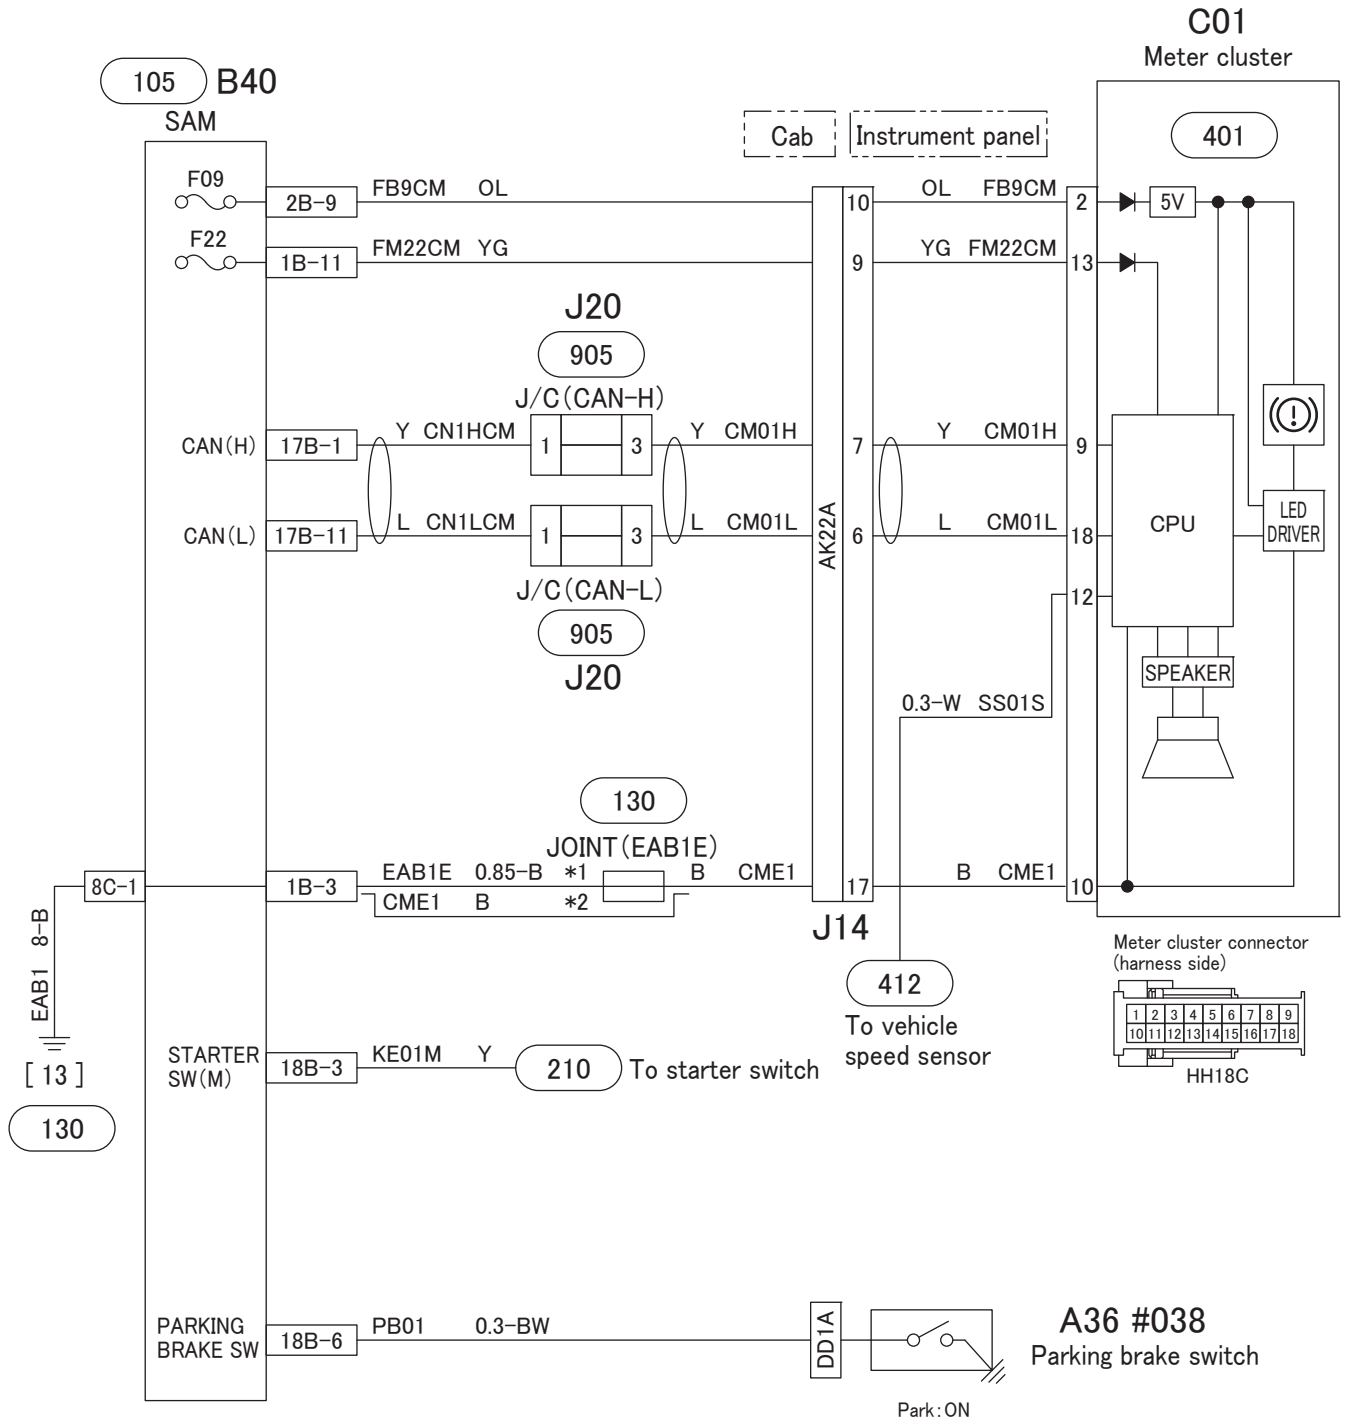

GROUP 54-05
INDICATOR AND WARNING LAMP
CIRCUIT

510 PARKING BRAKE INDICATOR CIRCUIT

*1: With SRS airbag or ISS
 *2: Except *1

ISS: Idling stop and start system
 SRS: Supplemental restraint system

SAM connector (harness side)

*1: With SRS airbag or ISS
 *2: Except *1

ISS: Idling stop and start system
 SRS: Supplemental restraint system

SAM connector (harness side)

536 ENGINE OIL PRESSURE WARNING CIRCUIT

SAM connector (harness side)

ECU: Electronic control unit
 ISS: Idling stop and start system
 SRS: Supplemental restraint system

*1: With SRS airbag or ISS
 *2: Except *1

566 FUEL FILTER CIRCUIT

SAM connector (harness side)