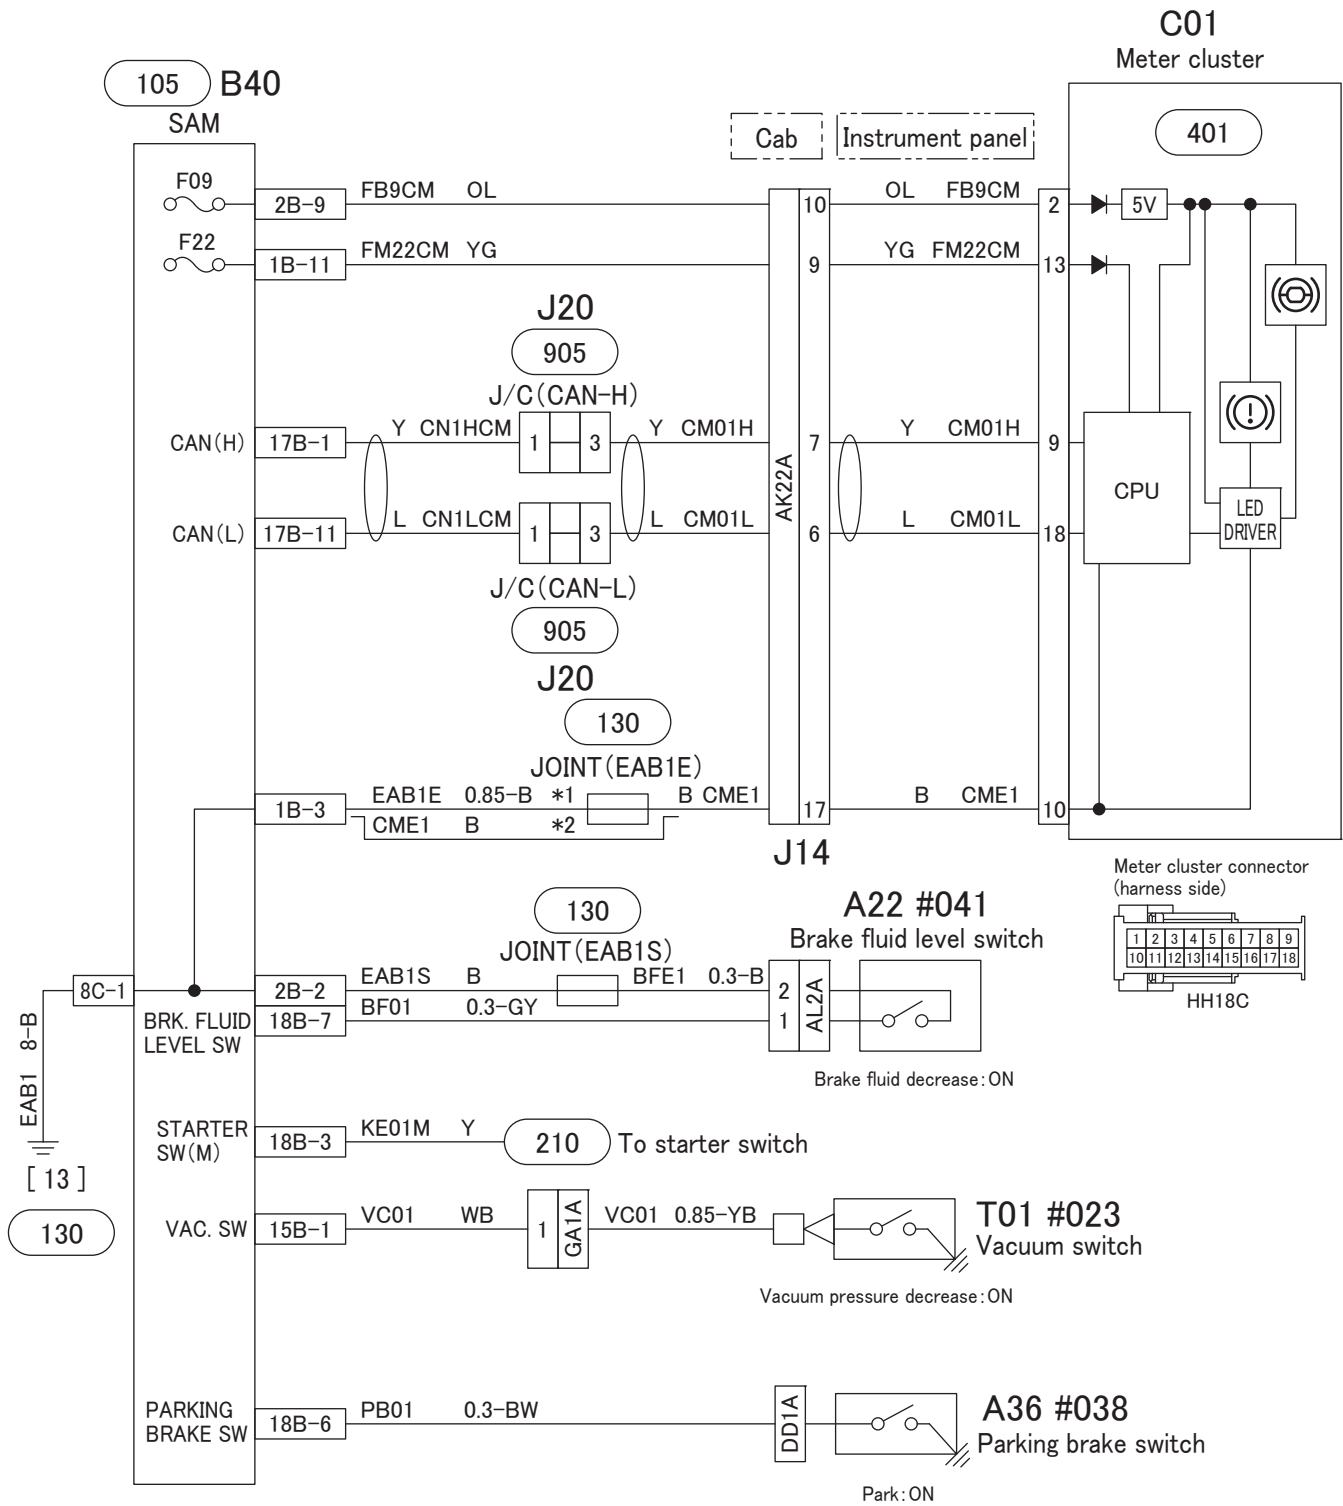

GROUP 54-05
INDICATOR AND WARNING LAMP
CIRCUIT

510 PARKING BRAKE INDICATOR CIRCUIT

*1: With SRS airbag or ISS
 *2: Except *1

ISS: Idling stop and start system
 SRS: Supplemental restraint system

SAM connector (harness side)

*1: With SRS airbag or ISS
 *2: Except *1

ISS: Idling stop and start system
 SRS: Supplemental restraint system

SAM connector (harness side)

536 ENGINE OIL PRESSURE WARNING CIRCUIT

SAM connector (harness side)

ECU: Electronic control unit
 ISS: Idling stop and start system
 SRS: Supplemental restraint system

*1: With SRS airbag or ISS
 *2: Except *1

566 FUEL FILTER CIRCUIT

SAM connector (harness side)