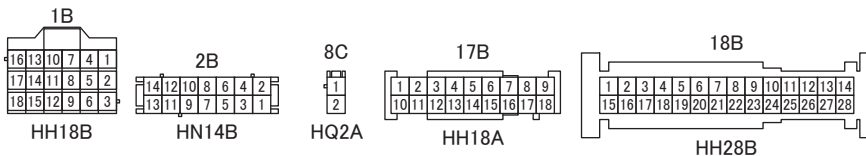

GROUP 54-05
INDICATOR AND WARNING LAMP
CIRCUIT

510 PARKING BRAKE INDICATOR CIRCUIT

*1: With SRS airbag or ISS
 *2: Except *1

ISS: Idling stop and start system
 SRS: Supplemental restraint system

SAM connector (harness side)