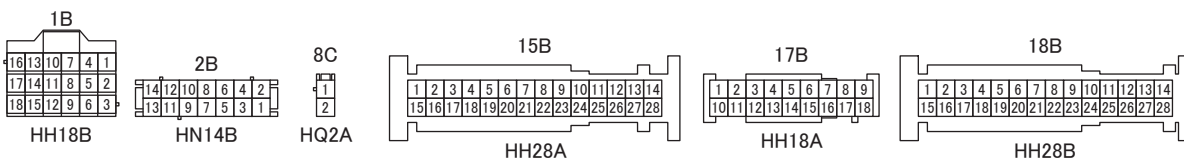

GROUP 54-05
INDICATOR AND WARNING LAMP
CIRCUIT

510 PARKING BRAKE INDICATOR CIRCUIT

*1: With SRS airbag or ISS
 *2: Except *1

ISS: Idling stop and start system
 SRS: Supplemental restraint system

SAM connector (harness side)

*1: With SRS airbag or ISS
 *2: Except *1

ISS: Idling stop and start system
 SRS: Supplemental restraint system

SAM connector (harness side)

536 ENGINE OIL PRESSURE WARNING CIRCUIT

SAM connector (harness side)