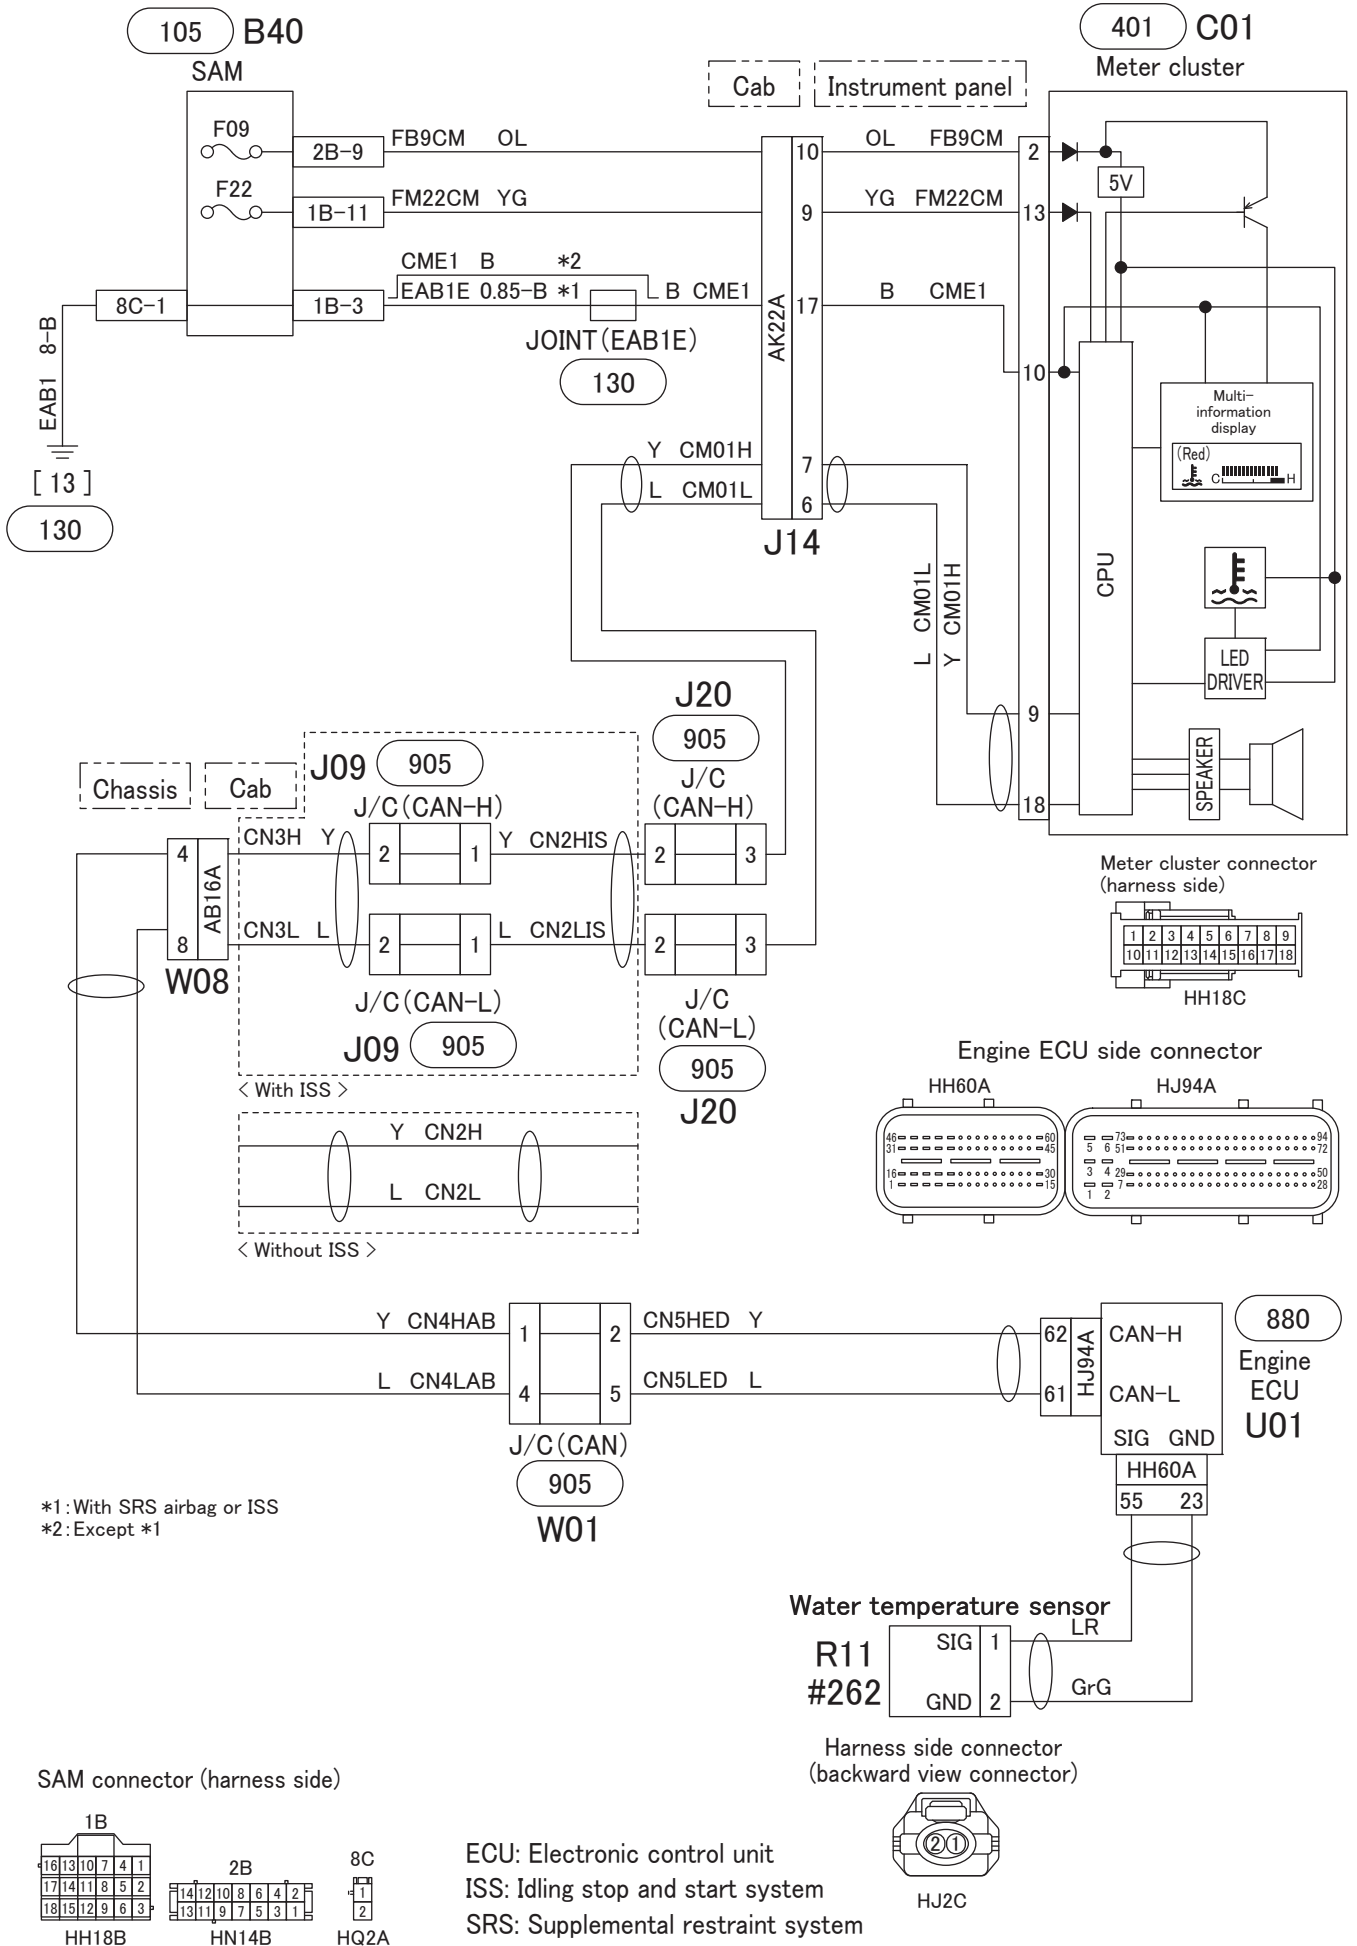

GROUP 54-05
INDICATOR AND WARNING LAMP
CIRCUIT

510 PARKING BRAKE INDICATOR CIRCUIT

*1: With SRS airbag or ISS
 *2: Except *1

ISS: Idling stop and start system
 SRS: Supplemental restraint system

SAM connector (harness side)

*1: With SRS airbag or ISS
 *2: Except *1

ISS: Idling stop and start system
 SRS: Supplemental restraint system

SAM connector (harness side)

536 ENGINE OIL PRESSURE WARNING CIRCUIT

SAM connector (harness side)

ECU: Electronic control unit
 ISS: Idling stop and start system
 SRS: Supplemental restraint system

*1: With SRS airbag or ISS
 *2: Except *1

566 FUEL FILTER CIRCUIT

SAM connector (harness side)