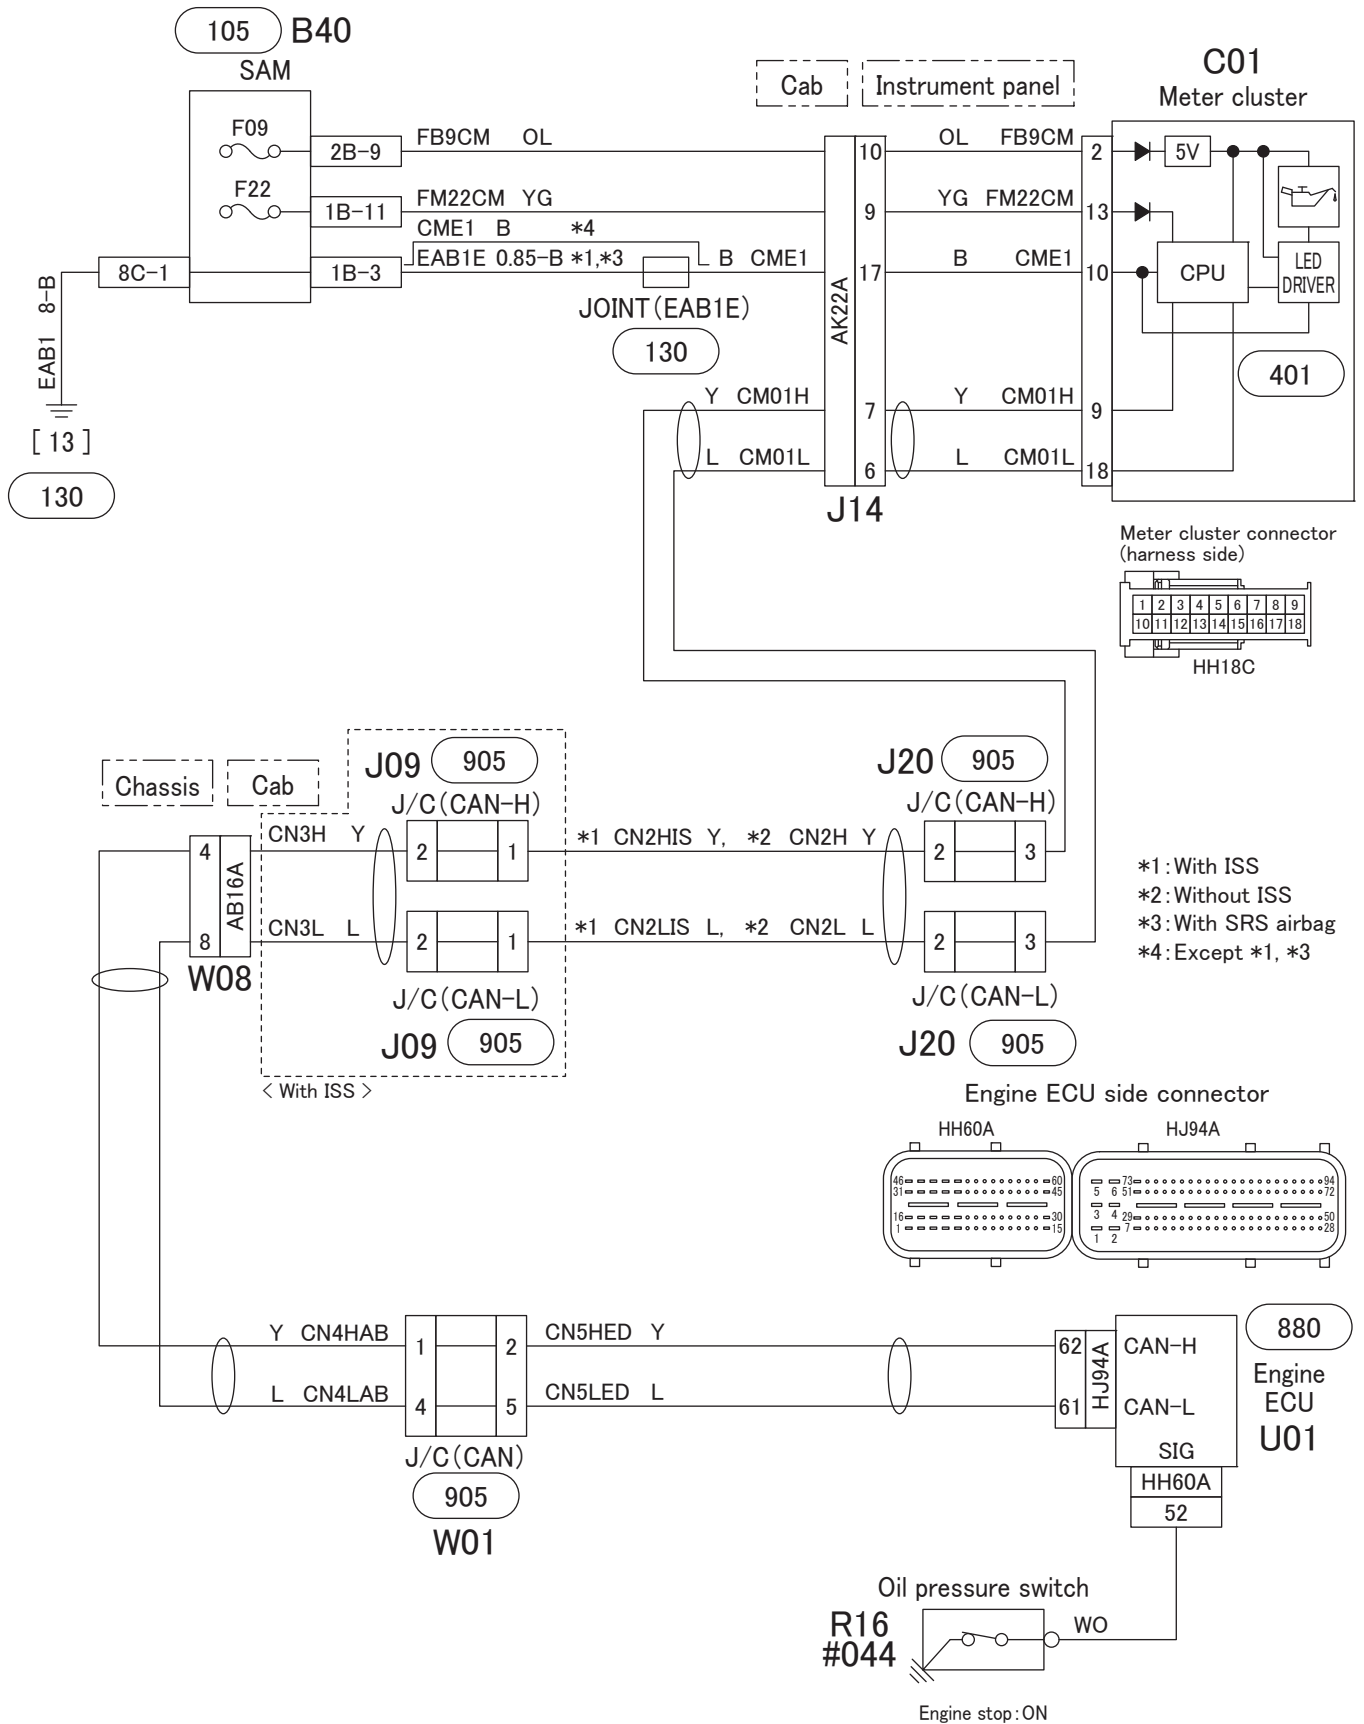

GROUP 54-05
INDICATOR AND WARNING LAMP
CIRCUIT

510 PARKING BRAKE INDICATOR CIRCUIT

*1: With SRS airbag or ISS
 *2: Except *1

ISS: Idling stop and start system
 SRS: Supplemental restraint system

SAM connector (harness side)

*1: With SRS airbag or ISS
 *2: Except *1

ISS: Idling stop and start system
 SRS: Supplemental restraint system

SAM connector (harness side)

536 ENGINE OIL PRESSURE WARNING CIRCUIT

SAM connector (harness side)

ECU: Electronic control unit
 ISS: Idling stop and start system
 SRS: Supplemental restraint system

*1: With SRS airbag or ISS
 *2: Except *1

566 FUEL FILTER CIRCUIT

SAM connector (harness side)