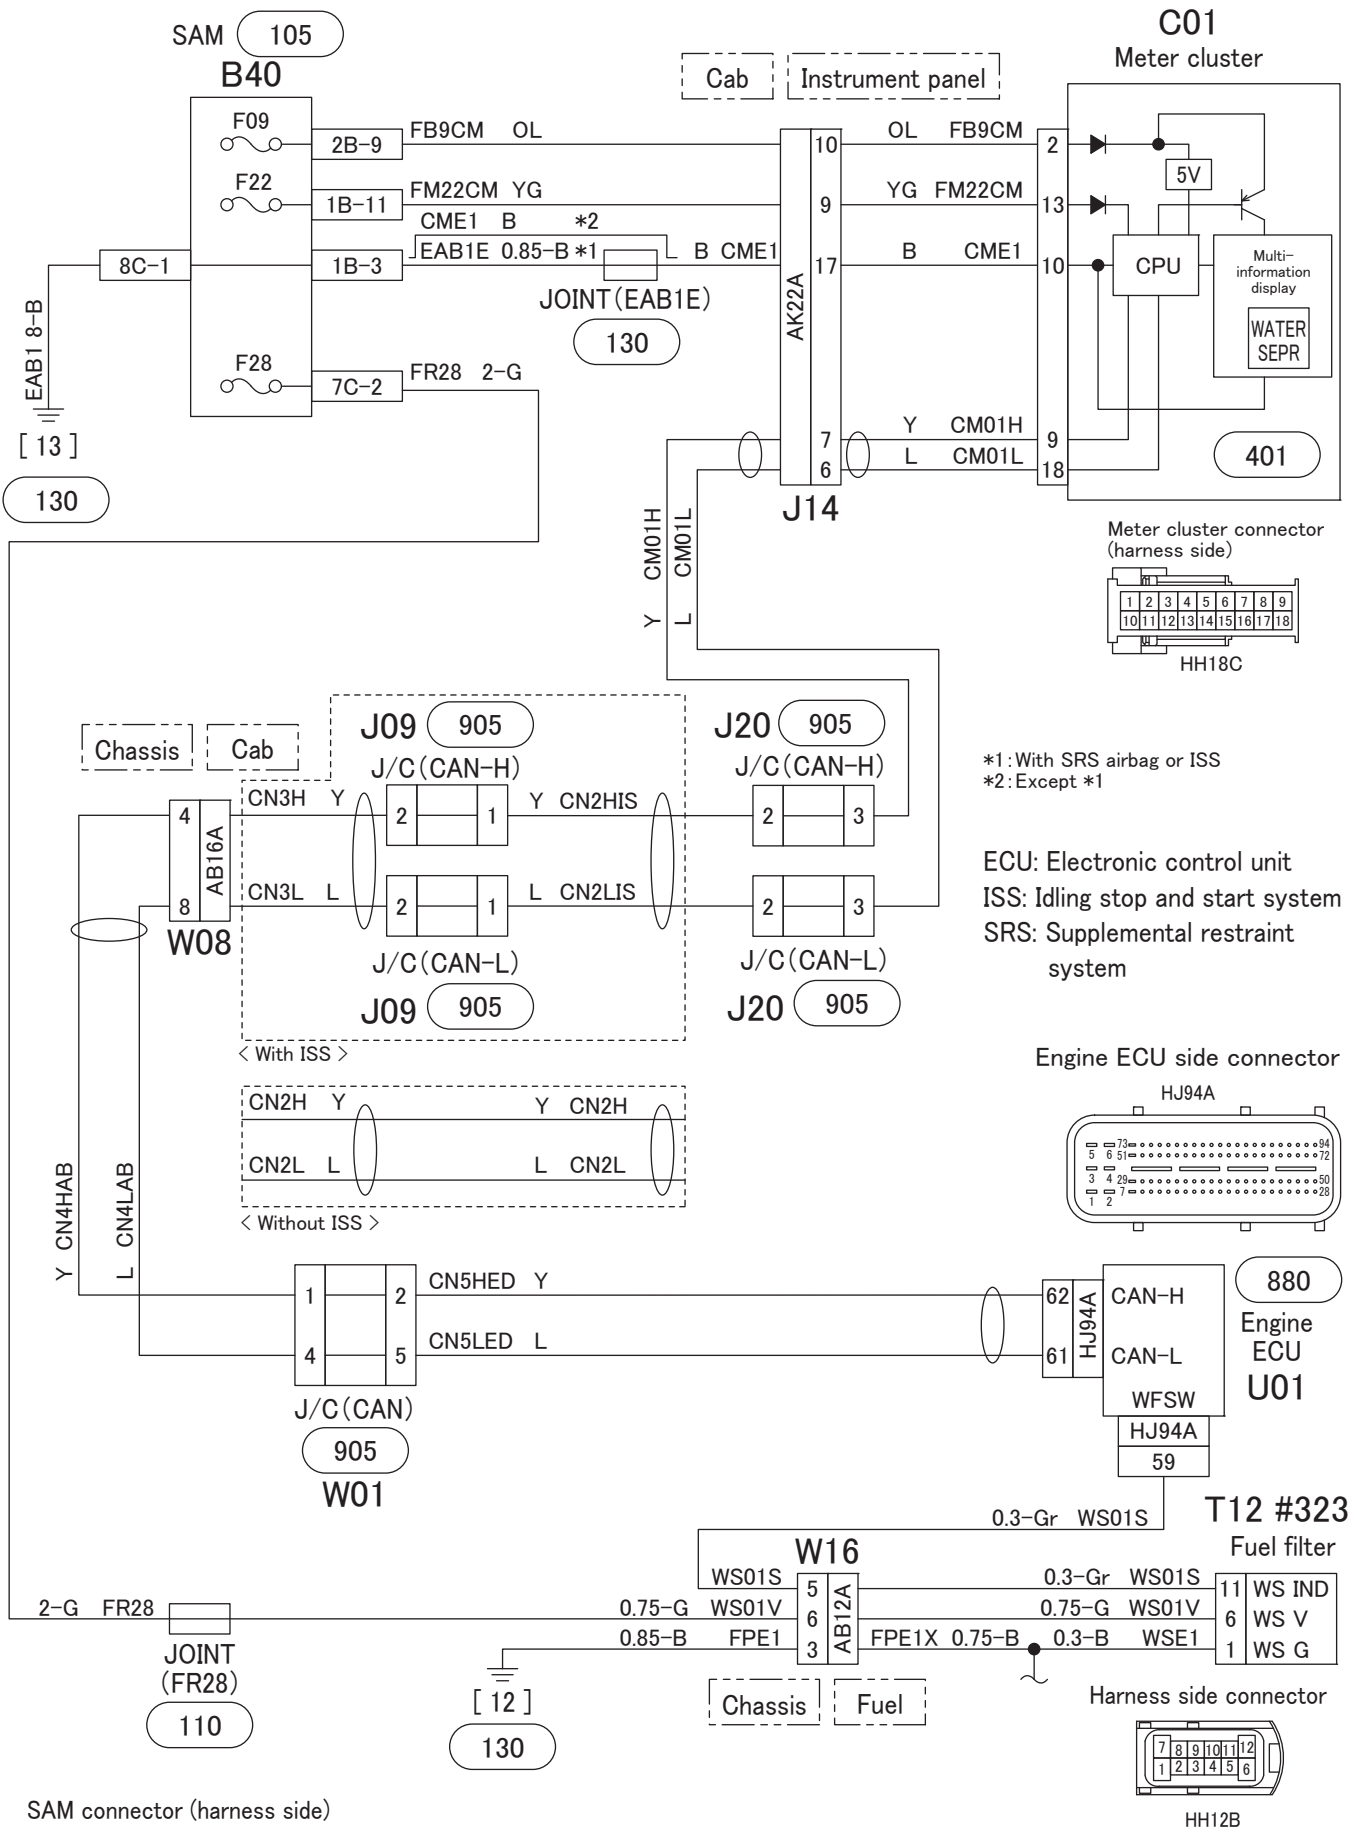

GROUP 54-05
INDICATOR AND WARNING LAMP
CIRCUIT

510 PARKING BRAKE INDICATOR CIRCUIT

*1: With SRS airbag or ISS
 *2: Except *1

ISS: Idling stop and start system
 SRS: Supplemental restraint system

SAM connector (harness side)

*1: With SRS airbag or ISS
 *2: Except *1

ISS: Idling stop and start system
 SRS: Supplemental restraint system

SAM connector (harness side)

536 ENGINE OIL PRESSURE WARNING CIRCUIT

SAM connector (harness side)

ECU: Electronic control unit
 ISS: Idling stop and start system
 SRS: Supplemental restraint system

*1: With SRS airbag or ISS
 *2: Except *1

566 FUEL FILTER CIRCUIT

SAM connector (harness side)