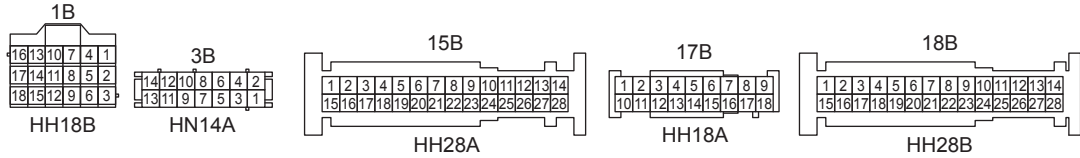

GROUP 54-02
ENGINE STARTING, STOPPING
AND PREHEATING CIRCUIT

210 ENGINE STARTING CIRCUIT

*1: With ISS
 *2: Without ISS

ECU: Electronic control unit
 ISS: Idling stop and start system

SAM connector (harness side)

M E M O

275 ISS (IDLING STOP AND START SYSTEM) CIRCUIT

(1/2)

SAM connector (harness side)

ECU : Electronic control unit
 ISS : Idling stop and start system
 Dr : Driver's seat side
 As : Assistant driver's seat side