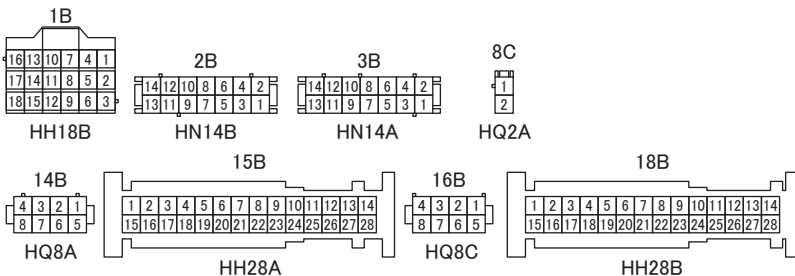

GROUP 54-02
ENGINE STARTING, STOPPING
AND PREHEATING CIRCUIT

210 ENGINE STARTING CIRCUIT

*1: With ISS
 *2: Without ISS

ECU: Electronic control unit
 ISS: Idling stop and start system

SAM connector (harness side)

M E M O

275 ISS (IDLING STOP AND START SYSTEM) CIRCUIT

(1/2)

SAM connector (harness side)

ECU : Electronic control unit
 ISS : Idling stop and start system
 Dr : Driver's seat side
 As : Assistant driver's seat side