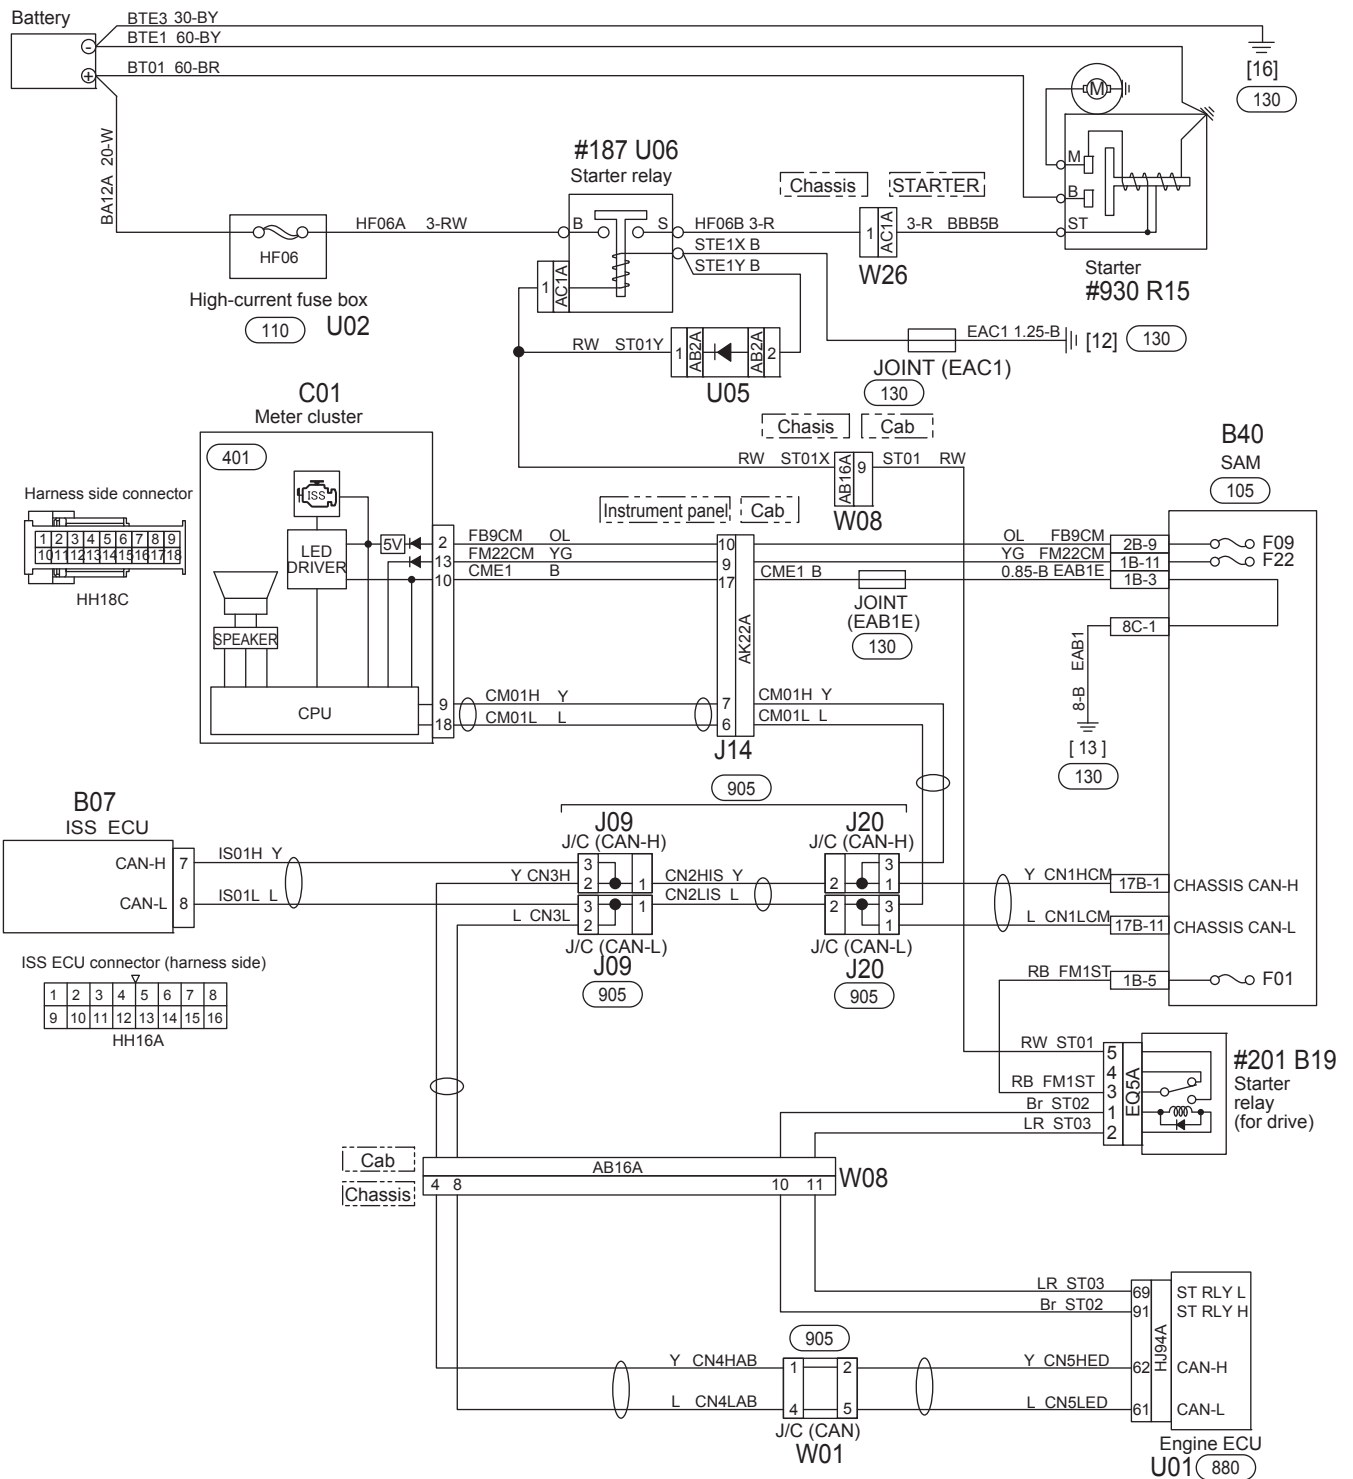

GROUP 54-02
ENGINE STARTING, STOPPING
AND PREHEATING CIRCUIT

210 ENGINE STARTING CIRCUIT

*1: With ISS
 *2: Without ISS

ECU: Electronic control unit
 ISS: Idling stop and start system

SAM connector (harness side)

M E M O

275 ISS (IDLING STOP AND START SYSTEM) CIRCUIT

(1/2)

SAM connector (harness side)

ECU : Electronic control unit
 ISS : Idling stop and start system
 Dr : Driver's seat side
 As : Assistant driver's seat side

(2/2)

ECU: Electronic control unit
ISS: Idling stop and start system

Engine ECU side connector
HJ94A

SAM connector (harness side)