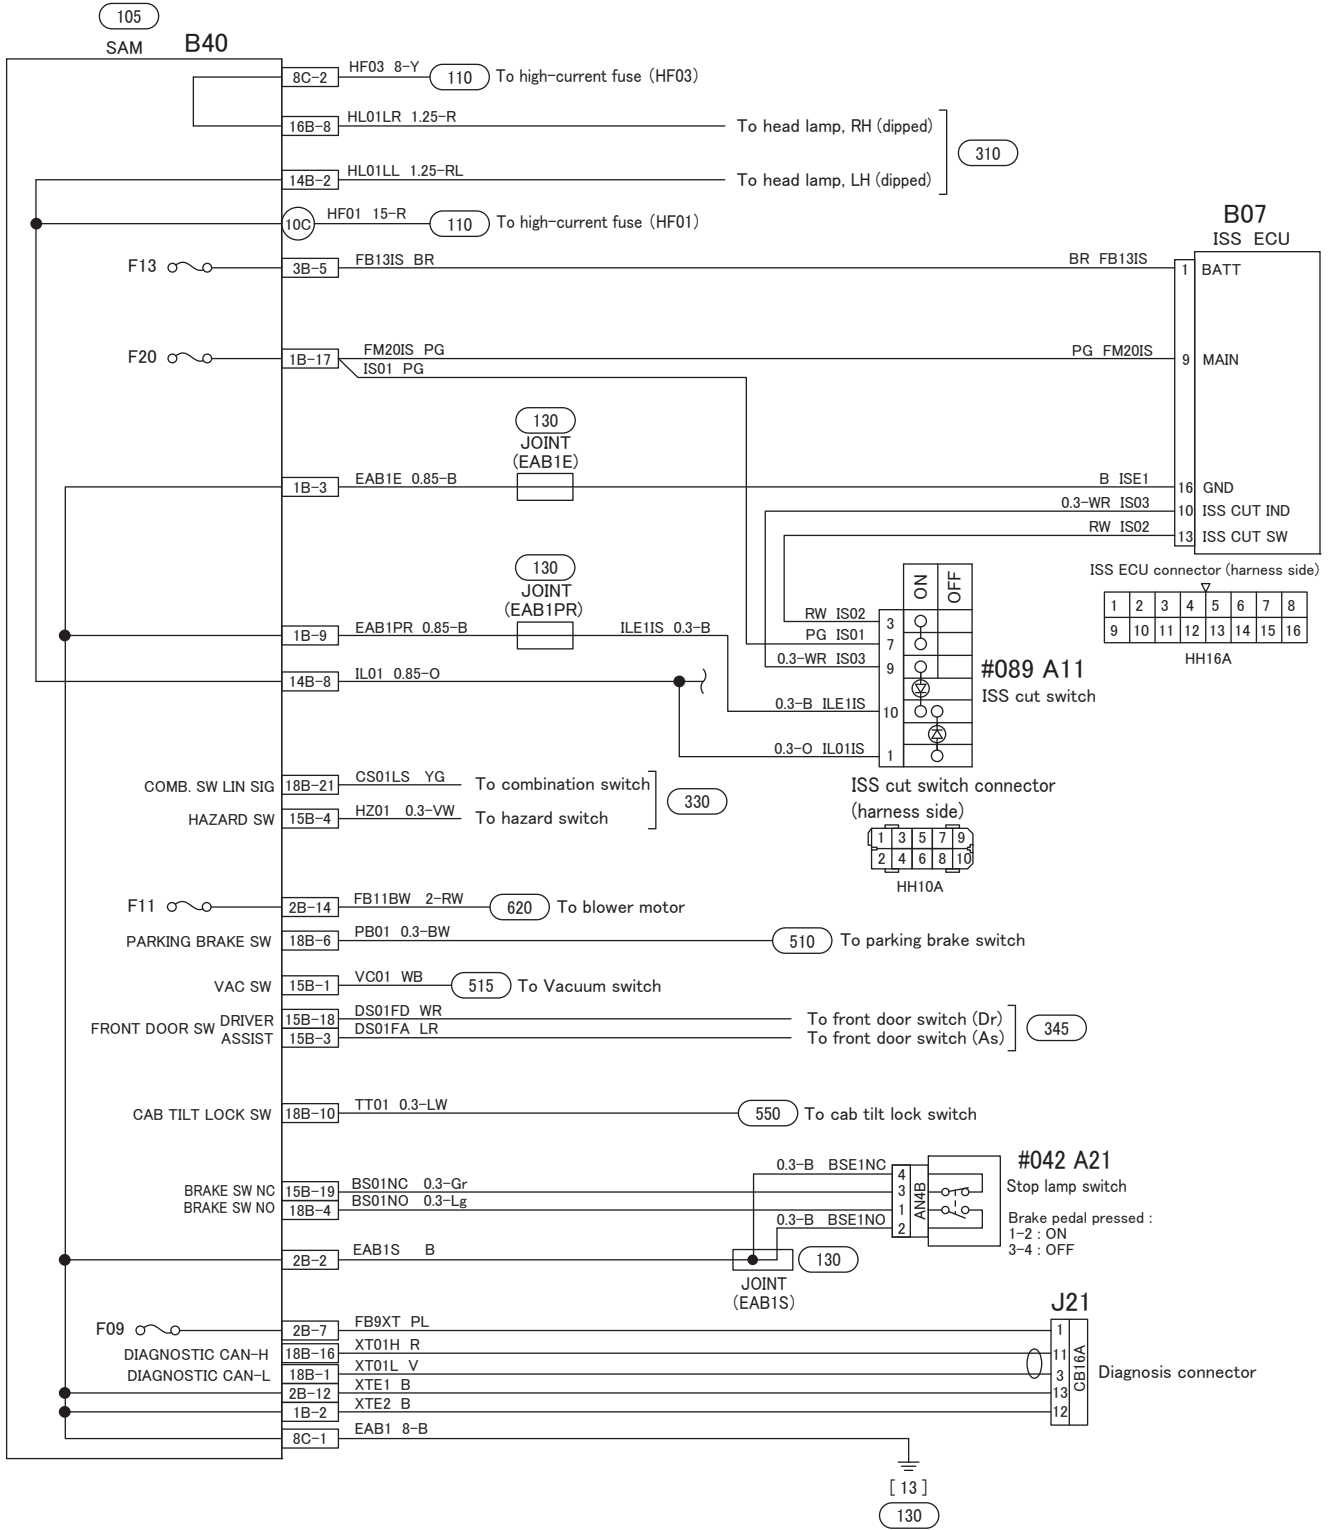

GROUP 54-02
ENGINE STARTING, STOPPING
AND PREHEATING CIRCUIT

210 ENGINE STARTING CIRCUIT

*1: With ISS
 *2: Without ISS

ECU: Electronic control unit
 ISS: Idling stop and start system

SAM connector (harness side)

M E M O

275 ISS (IDLING STOP AND START SYSTEM) CIRCUIT

(1/2)

SAM connector (harness side)

ECU : Electronic control unit
 ISS : Idling stop and start system
 Dr : Driver's seat side
 As : Assistant driver's seat side

(2/2)

ECU: Electronic control unit
ISS: Idling stop and start system

Engine ECU side connector
HJ94A

SAM connector (harness side)