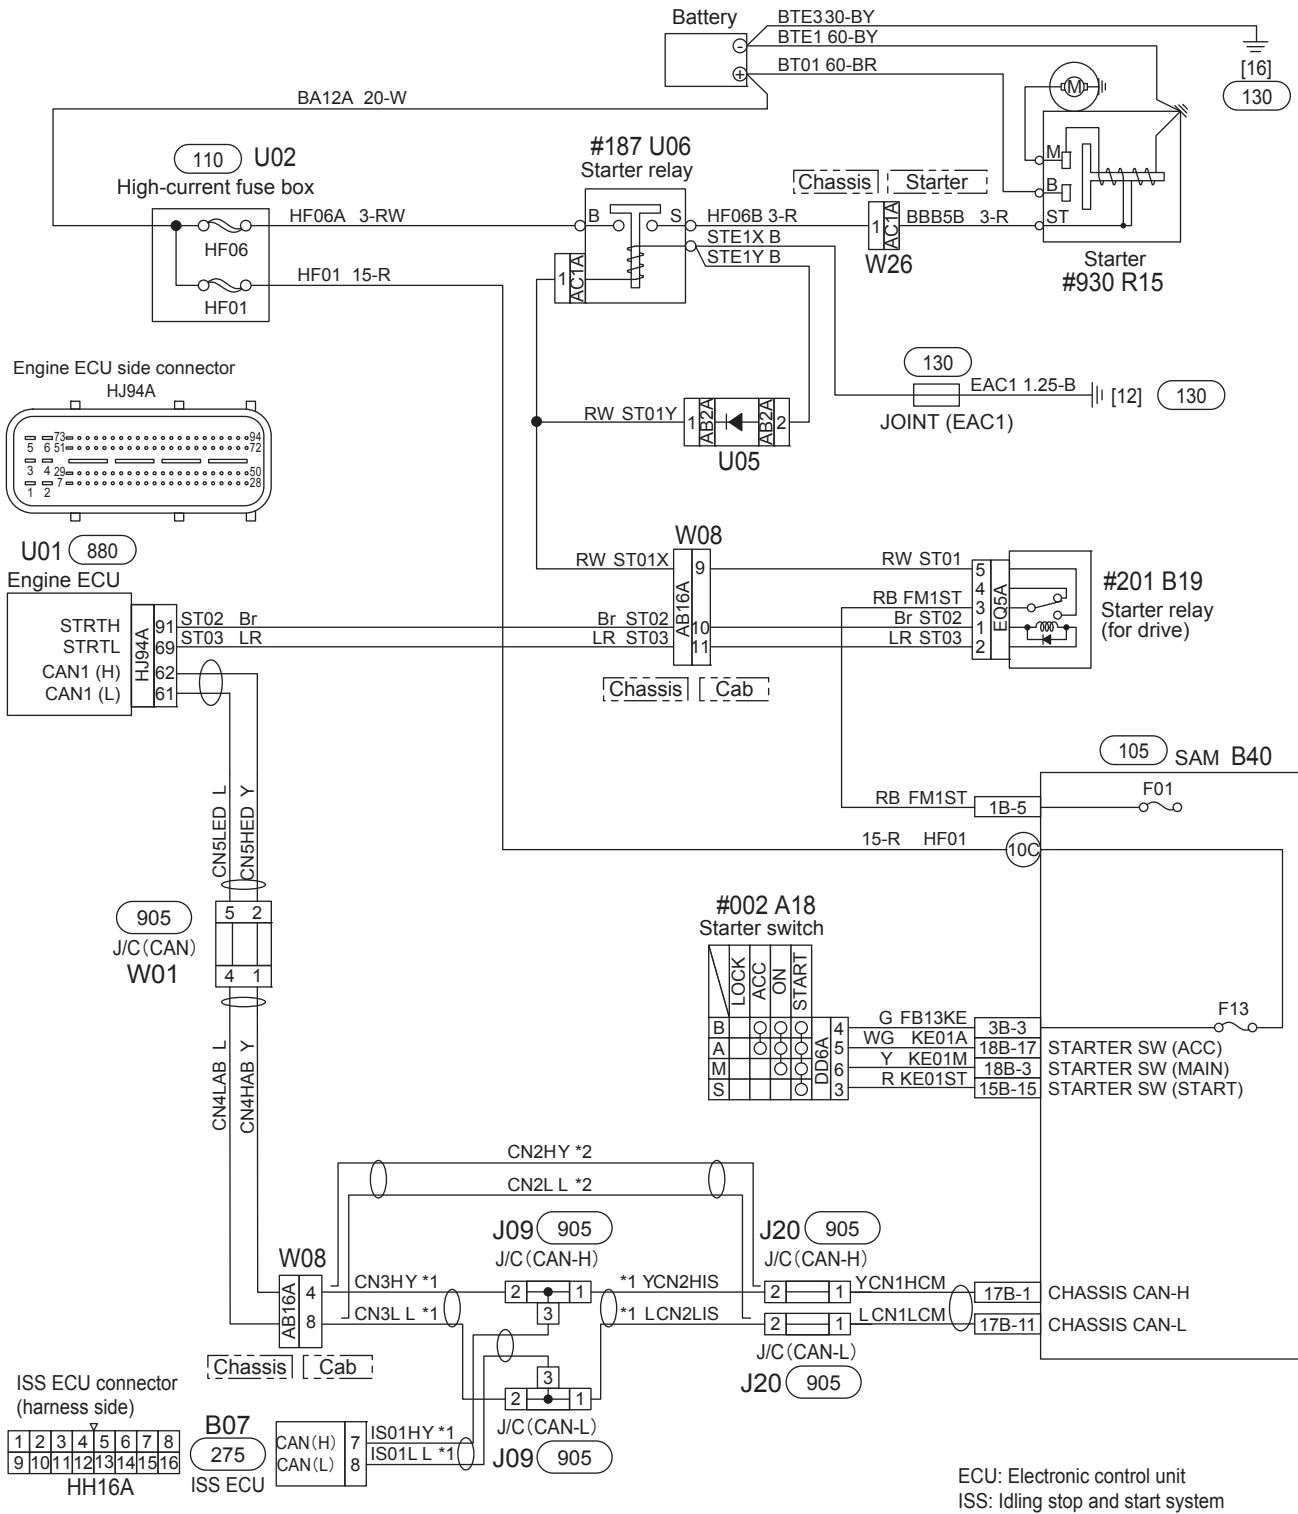

GROUP 54-02
ENGINE STARTING, STOPPING
AND PREHEATING CIRCUIT

210 ENGINE STARTING CIRCUIT

*1: With ISS
 *2: Without ISS

ECU: Electronic control unit
 ISS: Idling stop and start system

SAM connector (harness side)

M E M O

275 ISS (IDLING STOP AND START SYSTEM) CIRCUIT

(1/2)

SAM connector (harness side)

ECU : Electronic control unit
 ISS : Idling stop and start system
 Dr : Driver's seat side
 As : Assistant driver's seat side

(2/2)

ECU: Electronic control unit
ISS: Idling stop and start system

Engine ECU side connector
HJ94A

SAM connector (harness side)