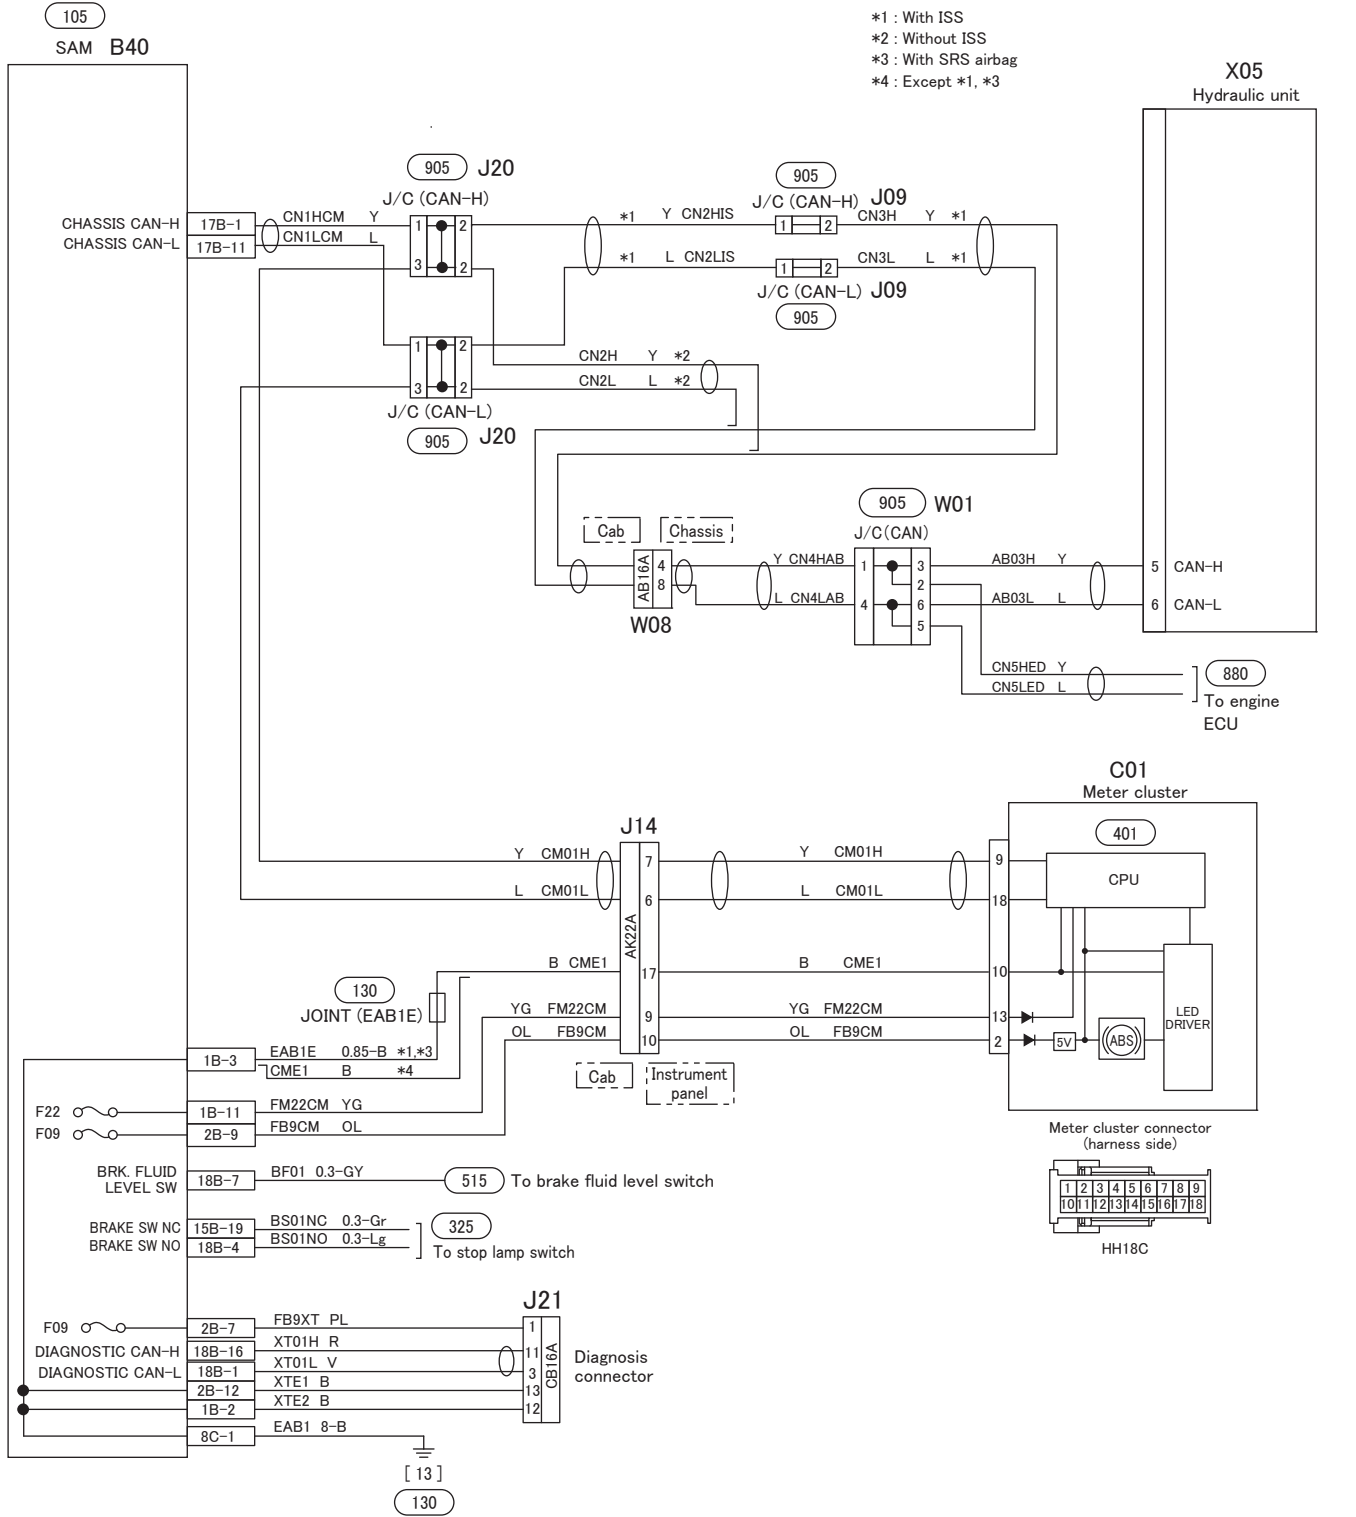

GROUP 54-07
CHASSIS SIDE ELECTRICAL
CIRCUIT

790 ANTI-LOCK BRAKE SYSTEM CIRCUIT

(1/2)

SAM connector (harness side)

ECU : Electronic control unit
 ISS : Idling stop and start system
 SRS : Supplemental restraint system

Hydraulic unit connector (harness side)

(2/2)

Hydraulic unit connector (harness side)

SAM connector (harness side)