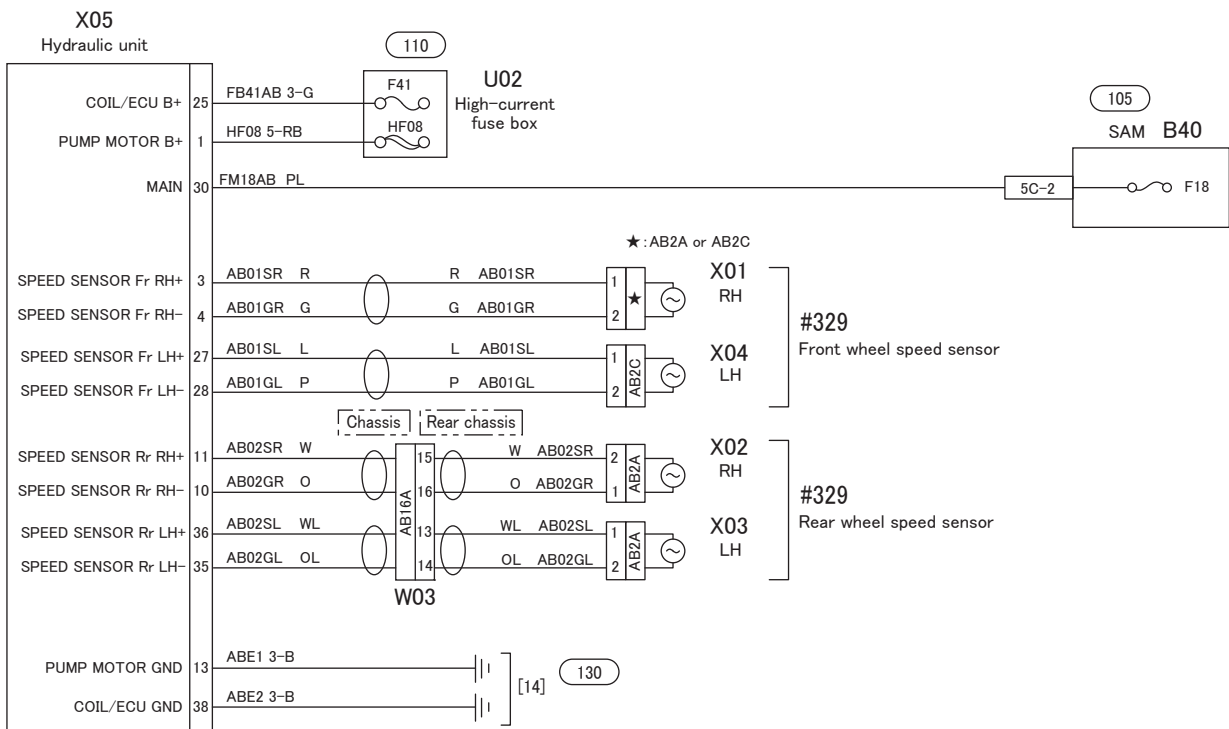

GROUP 54-07
CHASSIS SIDE ELECTRICAL
CIRCUIT

790 ANTI-LOCK BRAKE SYSTEM CIRCUIT

(1/2)

SAM connector (harness side)

ECU : Electronic control unit
 ISS : Idling stop and start system
 SRS : Supplemental restraint system

Hydraulic unit connector (harness side)

(2/2)

Hydraulic unit connector (harness side)

SAM connector (harness side)