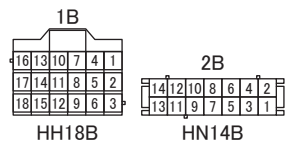

GROUP 54-07
CHASSIS SIDE ELECTRICAL
CIRCUIT

790 ANTI-LOCK BRAKE SYSTEM CIRCUIT

(1/2)

SAM connector (harness side)

ECU : Electronic control unit
 ISS : Idling stop and start system
 SRS : Supplemental restraint system

Hydraulic unit connector (harness side)

(2/2)

Hydraulic unit connector (harness side)

SAM connector (harness side)