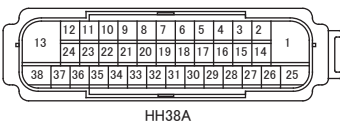

GROUP 54-07
CHASSIS SIDE ELECTRICAL
CIRCUIT

790 ANTI-LOCK BRAKE SYSTEM CIRCUIT

(1/2)

SAM connector (harness side)

ECU : Electronic control unit
 ISS : Idling stop and start system
 SRS : Supplemental restraint system

Hydraulic unit connector (harness side)

(2/2)

Hydraulic unit connector (harness side)

SAM connector (harness side)