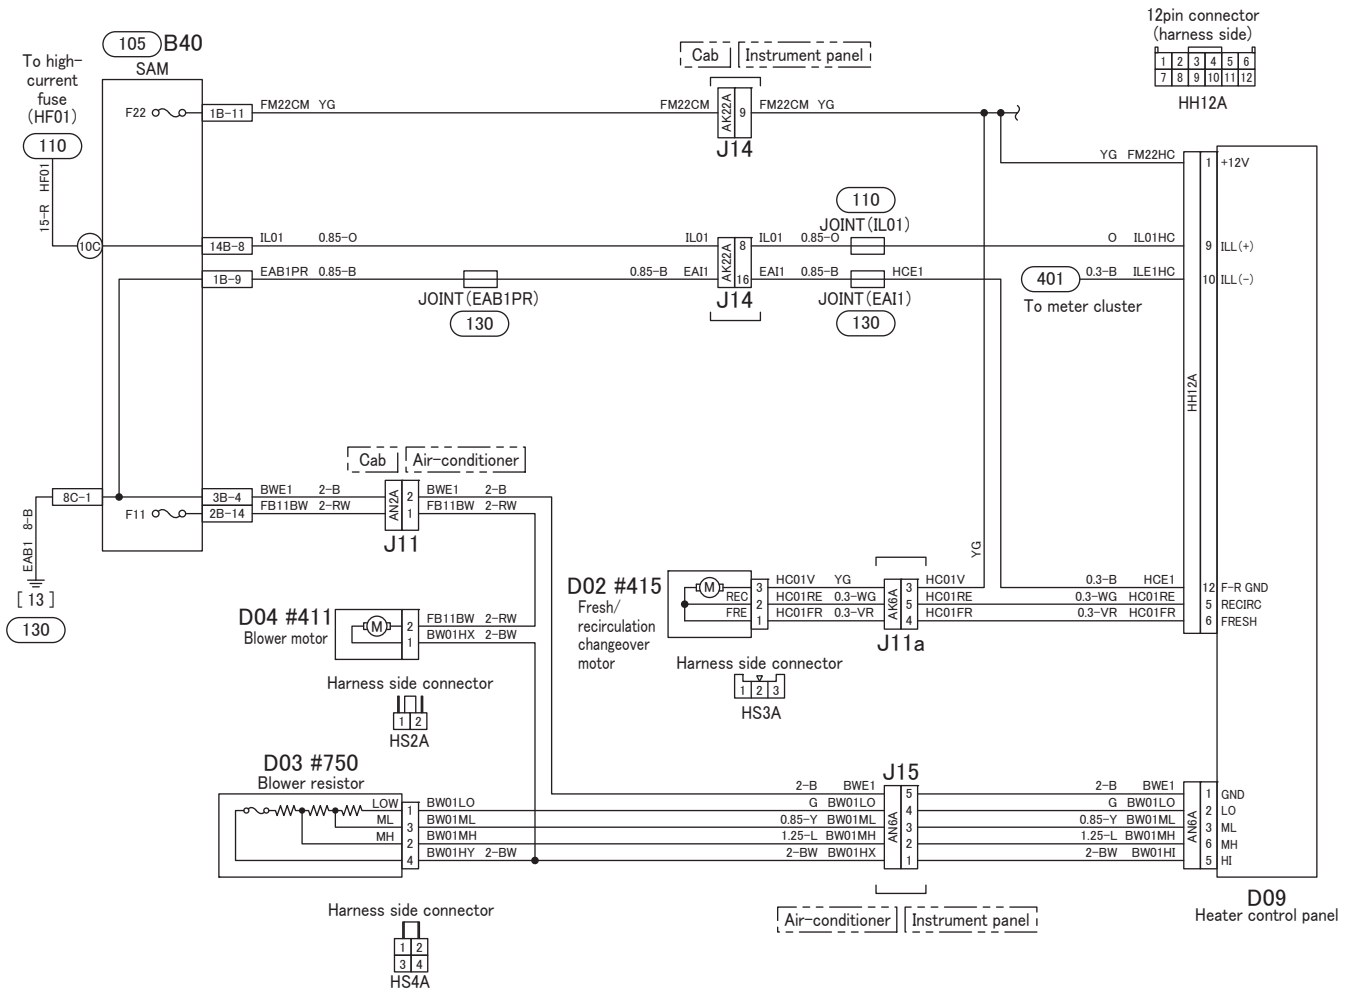

GROUP 54-06

CAB SIDE ELECTRICAL CIRCUIT

610 CIGARETTE LIGHTER CIRCUIT

SAM connector (harness side)

Dr : Driver's seat side
 As : Assistant driver's seat side

SAM connector (harness side)

614 WIPER AND WASHER CIRCUIT

SAM connector (harness side)

SRS: Supplemental restraint system

SAM connector (harness side)

620 HEATER CIRCUIT

SAM connector (harness side)

Dr : Driver's seat side
As : Assistant driver's seat side

SAM connector (harness side)

631 SUPPLEMENTAL RESTRAINT SYSTEM AIRBAG CIRCUIT