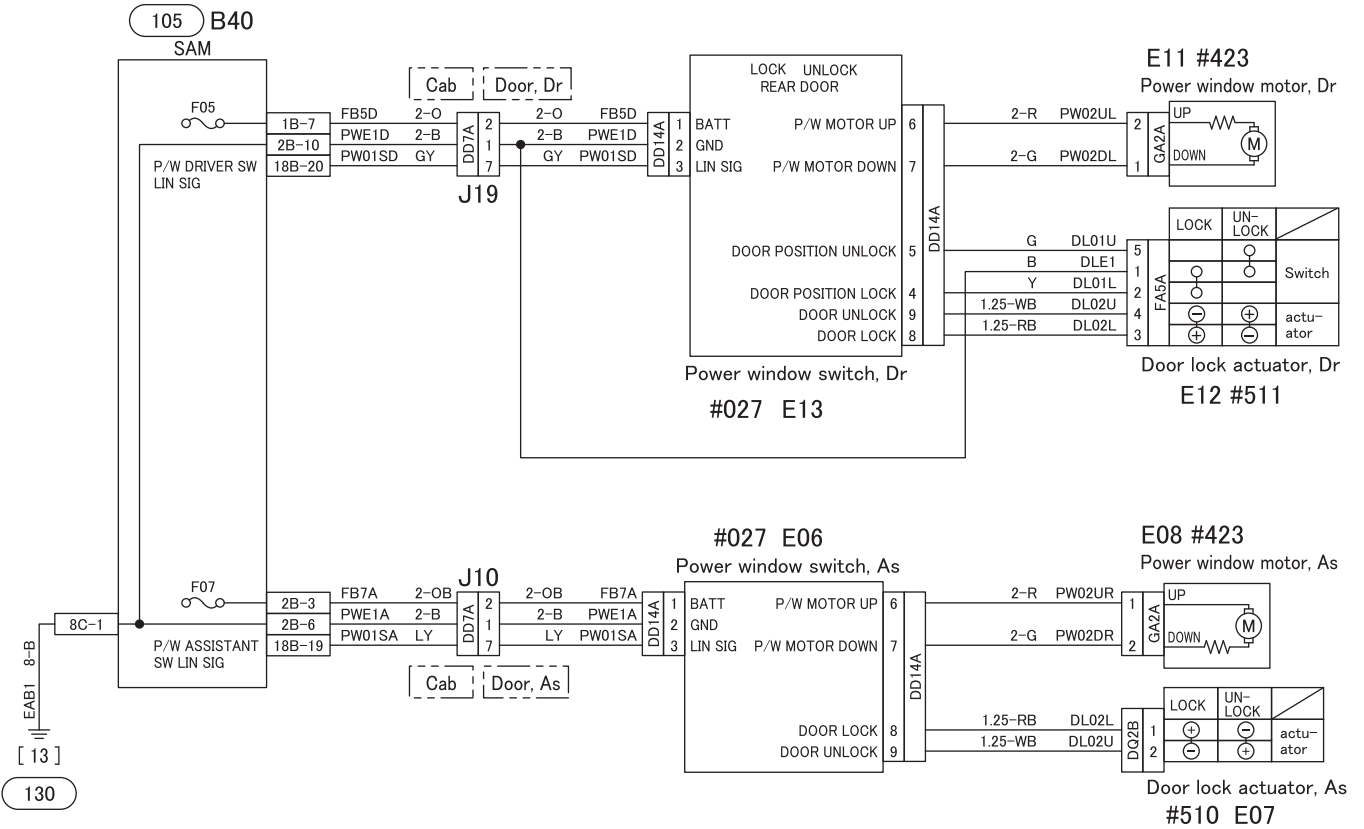

GROUP 54-06

CAB SIDE ELECTRICAL CIRCUIT

610 CIGARETTE LIGHTER CIRCUIT

SAM connector (harness side)

Dr : Driver's seat side
 As : Assistant driver's seat side

SAM connector (harness side)

614 WIPER AND WASHER CIRCUIT

SAM connector (harness side)

SRS: Supplemental restraint system

SAM connector (harness side)

620 HEATER CIRCUIT

SAM connector (harness side)

Dr : Driver's seat side
As : Assistant driver's seat side

SAM connector (harness side)

631 SUPPLEMENTAL RESTRAINT SYSTEM AIRBAG CIRCUIT