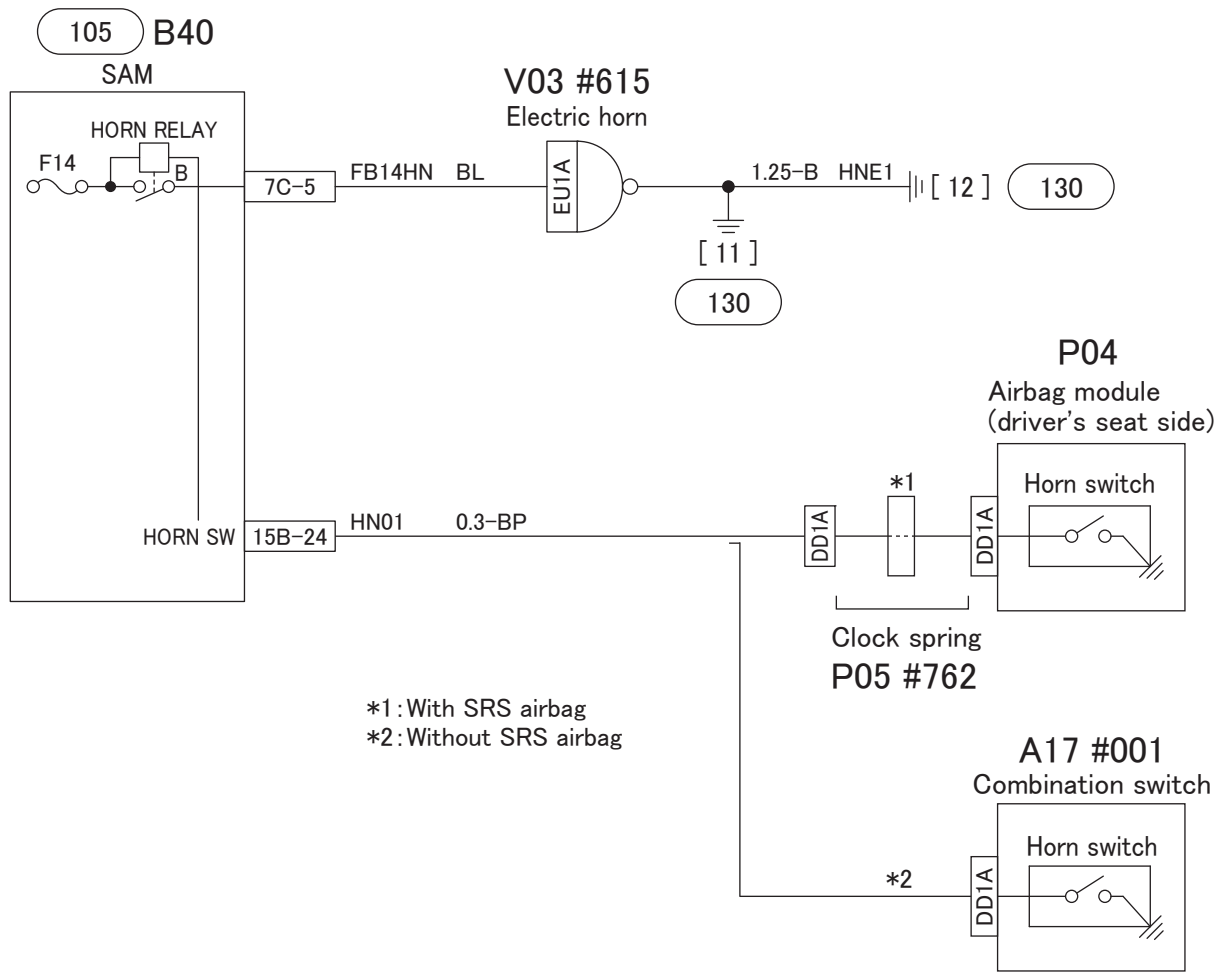

GROUP 54-06

CAB SIDE ELECTRICAL CIRCUIT

610 CIGARETTE LIGHTER CIRCUIT

SAM connector (harness side)

Dr : Driver's seat side
 As : Assistant driver's seat side

SAM connector (harness side)

614 WIPER AND WASHER CIRCUIT

SAM connector (harness side)

SRS: Supplemental restraint system

SAM connector (harness side)

620 HEATER CIRCUIT

SAM connector (harness side)

Dr : Driver's seat side
As : Assistant driver's seat side

SAM connector (harness side)

631 SUPPLEMENTAL RESTRAINT SYSTEM AIRBAG CIRCUIT