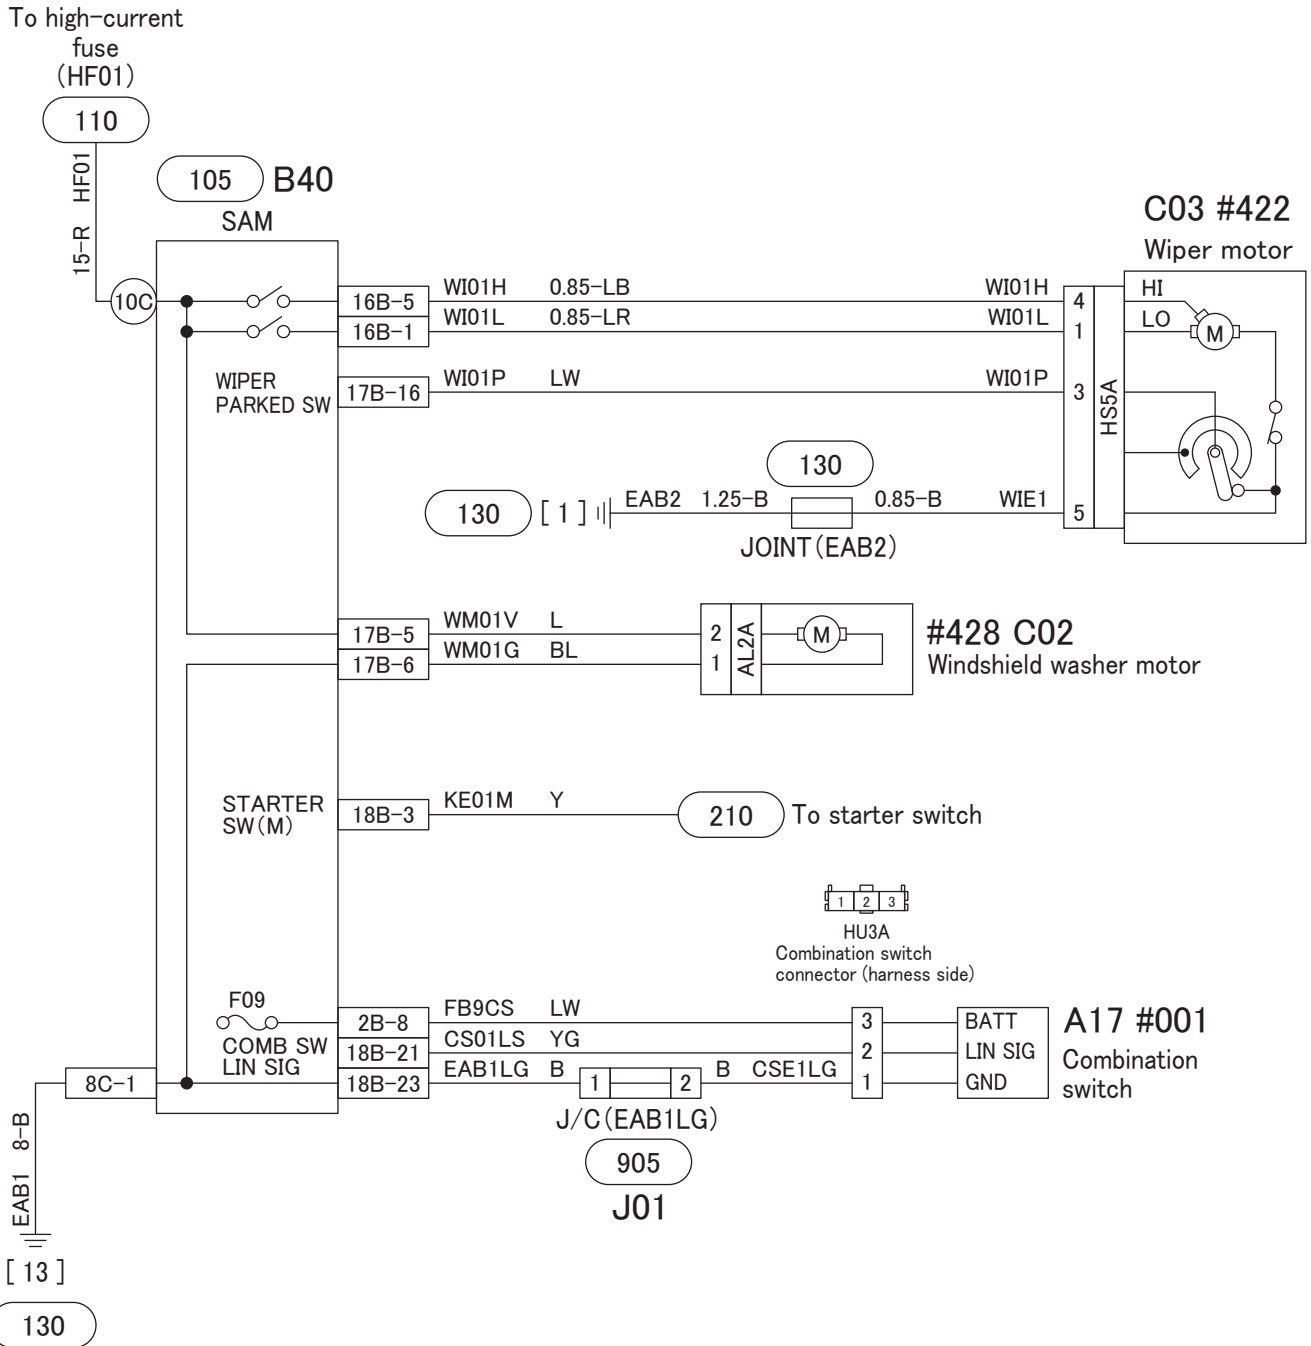

GROUP 54-06

CAB SIDE ELECTRICAL CIRCUIT

610 CIGARETTE LIGHTER CIRCUIT

SAM connector (harness side)

Dr : Driver's seat side
 As : Assistant driver's seat side

SAM connector (harness side)

614 WIPER AND WASHER CIRCUIT

SAM connector (harness side)

SRS: Supplemental restraint system

SAM connector (harness side)

620 HEATER CIRCUIT

SAM connector (harness side)

Dr : Driver's seat side
As : Assistant driver's seat side

SAM connector (harness side)

631 SUPPLEMENTAL RESTRAINT SYSTEM AIRBAG CIRCUIT