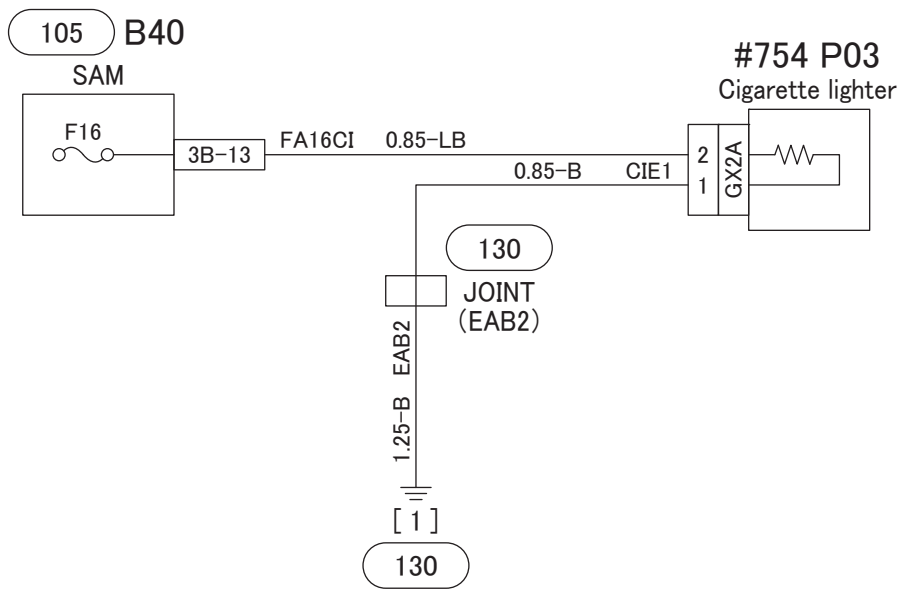

GROUP 54-06

CAB SIDE ELECTRICAL CIRCUIT

610 CIGARETTE LIGHTER CIRCUIT

SAM connector (harness side)

Dr : Driver's seat side
 As : Assistant driver's seat side

SAM connector (harness side)

614 WIPER AND WASHER CIRCUIT

SAM connector (harness side)

SRS: Supplemental restraint system

SAM connector (harness side)

620 HEATER CIRCUIT

SAM connector (harness side)

Dr : Driver's seat side
As : Assistant driver's seat side

SAM connector (harness side)

631 SUPPLEMENTAL RESTRAINT SYSTEM AIRBAG CIRCUIT