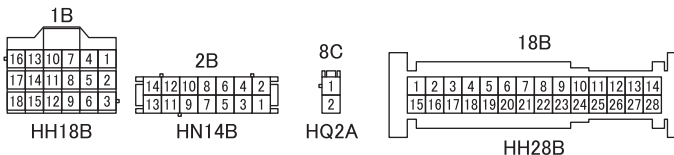

GROUP 54-06

CAB SIDE ELECTRICAL CIRCUIT

610 CIGARETTE LIGHTER CIRCUIT

SAM connector (harness side)

Dr : Driver's seat side
 As : Assistant driver's seat side

SAM connector (harness side)

614 WIPER AND WASHER CIRCUIT

SAM connector (harness side)

SRS: Supplemental restraint system

SAM connector (harness side)

620 HEATER CIRCUIT

SAM connector (harness side)

Dr : Driver's seat side
As : Assistant driver's seat side

SAM connector (harness side)