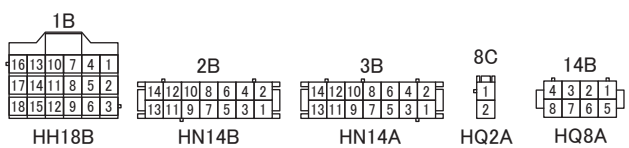

GROUP 54-06

CAB SIDE ELECTRICAL CIRCUIT

610 CIGARETTE LIGHTER CIRCUIT

SAM connector (harness side)

Dr : Driver's seat side
 As : Assistant driver's seat side

SAM connector (harness side)

614 WIPER AND WASHER CIRCUIT

SAM connector (harness side)

SRS: Supplemental restraint system

SAM connector (harness side)

620 HEATER CIRCUIT

SAM connector (harness side)

Dr : Driver's seat side
As : Assistant driver's seat side

SAM connector (harness side)