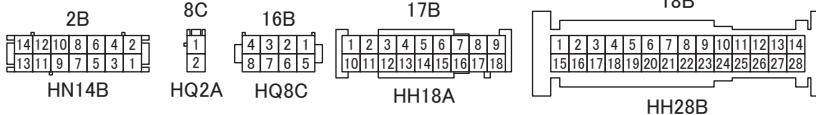

GROUP 54-06

CAB SIDE ELECTRICAL CIRCUIT

610 CIGARETTE LIGHTER CIRCUIT

SAM connector (harness side)

Dr : Driver's seat side
 As : Assistant driver's seat side

SAM connector (harness side)

614 WIPER AND WASHER CIRCUIT

SAM connector (harness side)

SRS: Supplemental restraint system

SAM connector (harness side)

620 HEATER CIRCUIT

SAM connector (harness side)

Dr : Driver's seat side
As : Assistant driver's seat side

SAM connector (harness side)