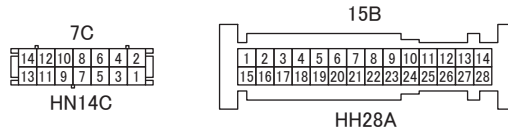

GROUP 54-06

CAB SIDE ELECTRICAL CIRCUIT

610 CIGARETTE LIGHTER CIRCUIT

SAM connector (harness side)

Dr : Driver's seat side
 As : Assistant driver's seat side

SAM connector (harness side)

614 WIPER AND WASHER CIRCUIT

SAM connector (harness side)

SRS: Supplemental restraint system

SAM connector (harness side)

620 HEATER CIRCUIT

SAM connector (harness side)

Dr : Driver's seat side
As : Assistant driver's seat side

SAM connector (harness side)