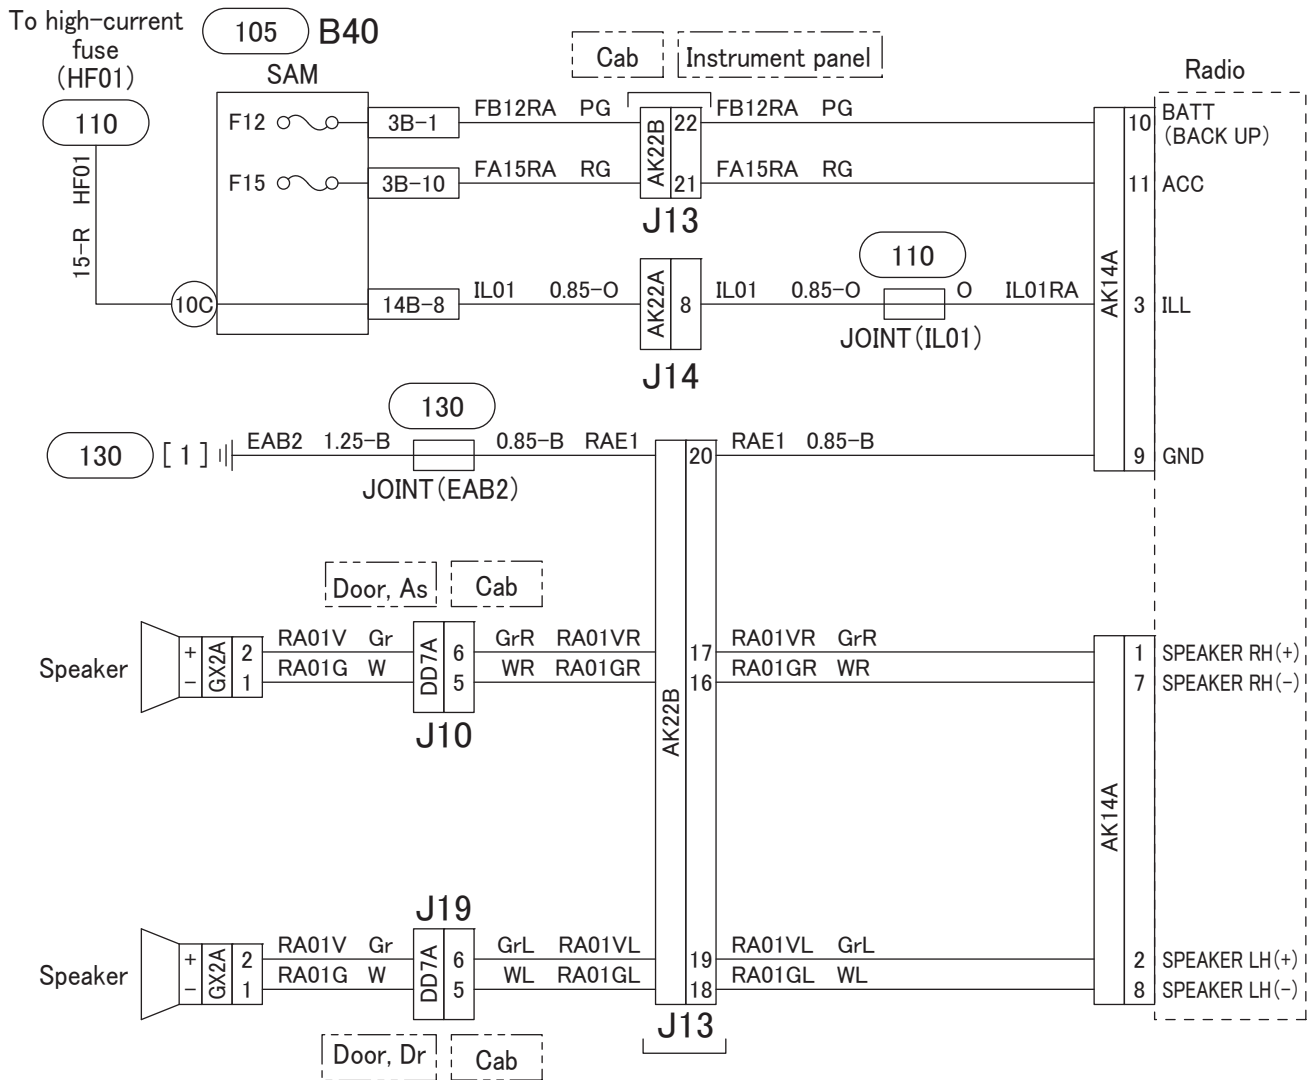

GROUP 54-06

CAB SIDE ELECTRICAL CIRCUIT

610 CIGARETTE LIGHTER CIRCUIT

SAM connector (harness side)

Dr : Driver's seat side
 As : Assistant driver's seat side

SAM connector (harness side)

614 WIPER AND WASHER CIRCUIT

SAM connector (harness side)

SRS: Supplemental restraint system

SAM connector (harness side)

620 HEATER CIRCUIT

SAM connector (harness side)

Dr : Driver's seat side
As : Assistant driver's seat side

SAM connector (harness side)

631 SUPPLEMENTAL RESTRAINT SYSTEM AIRBAG CIRCUIT